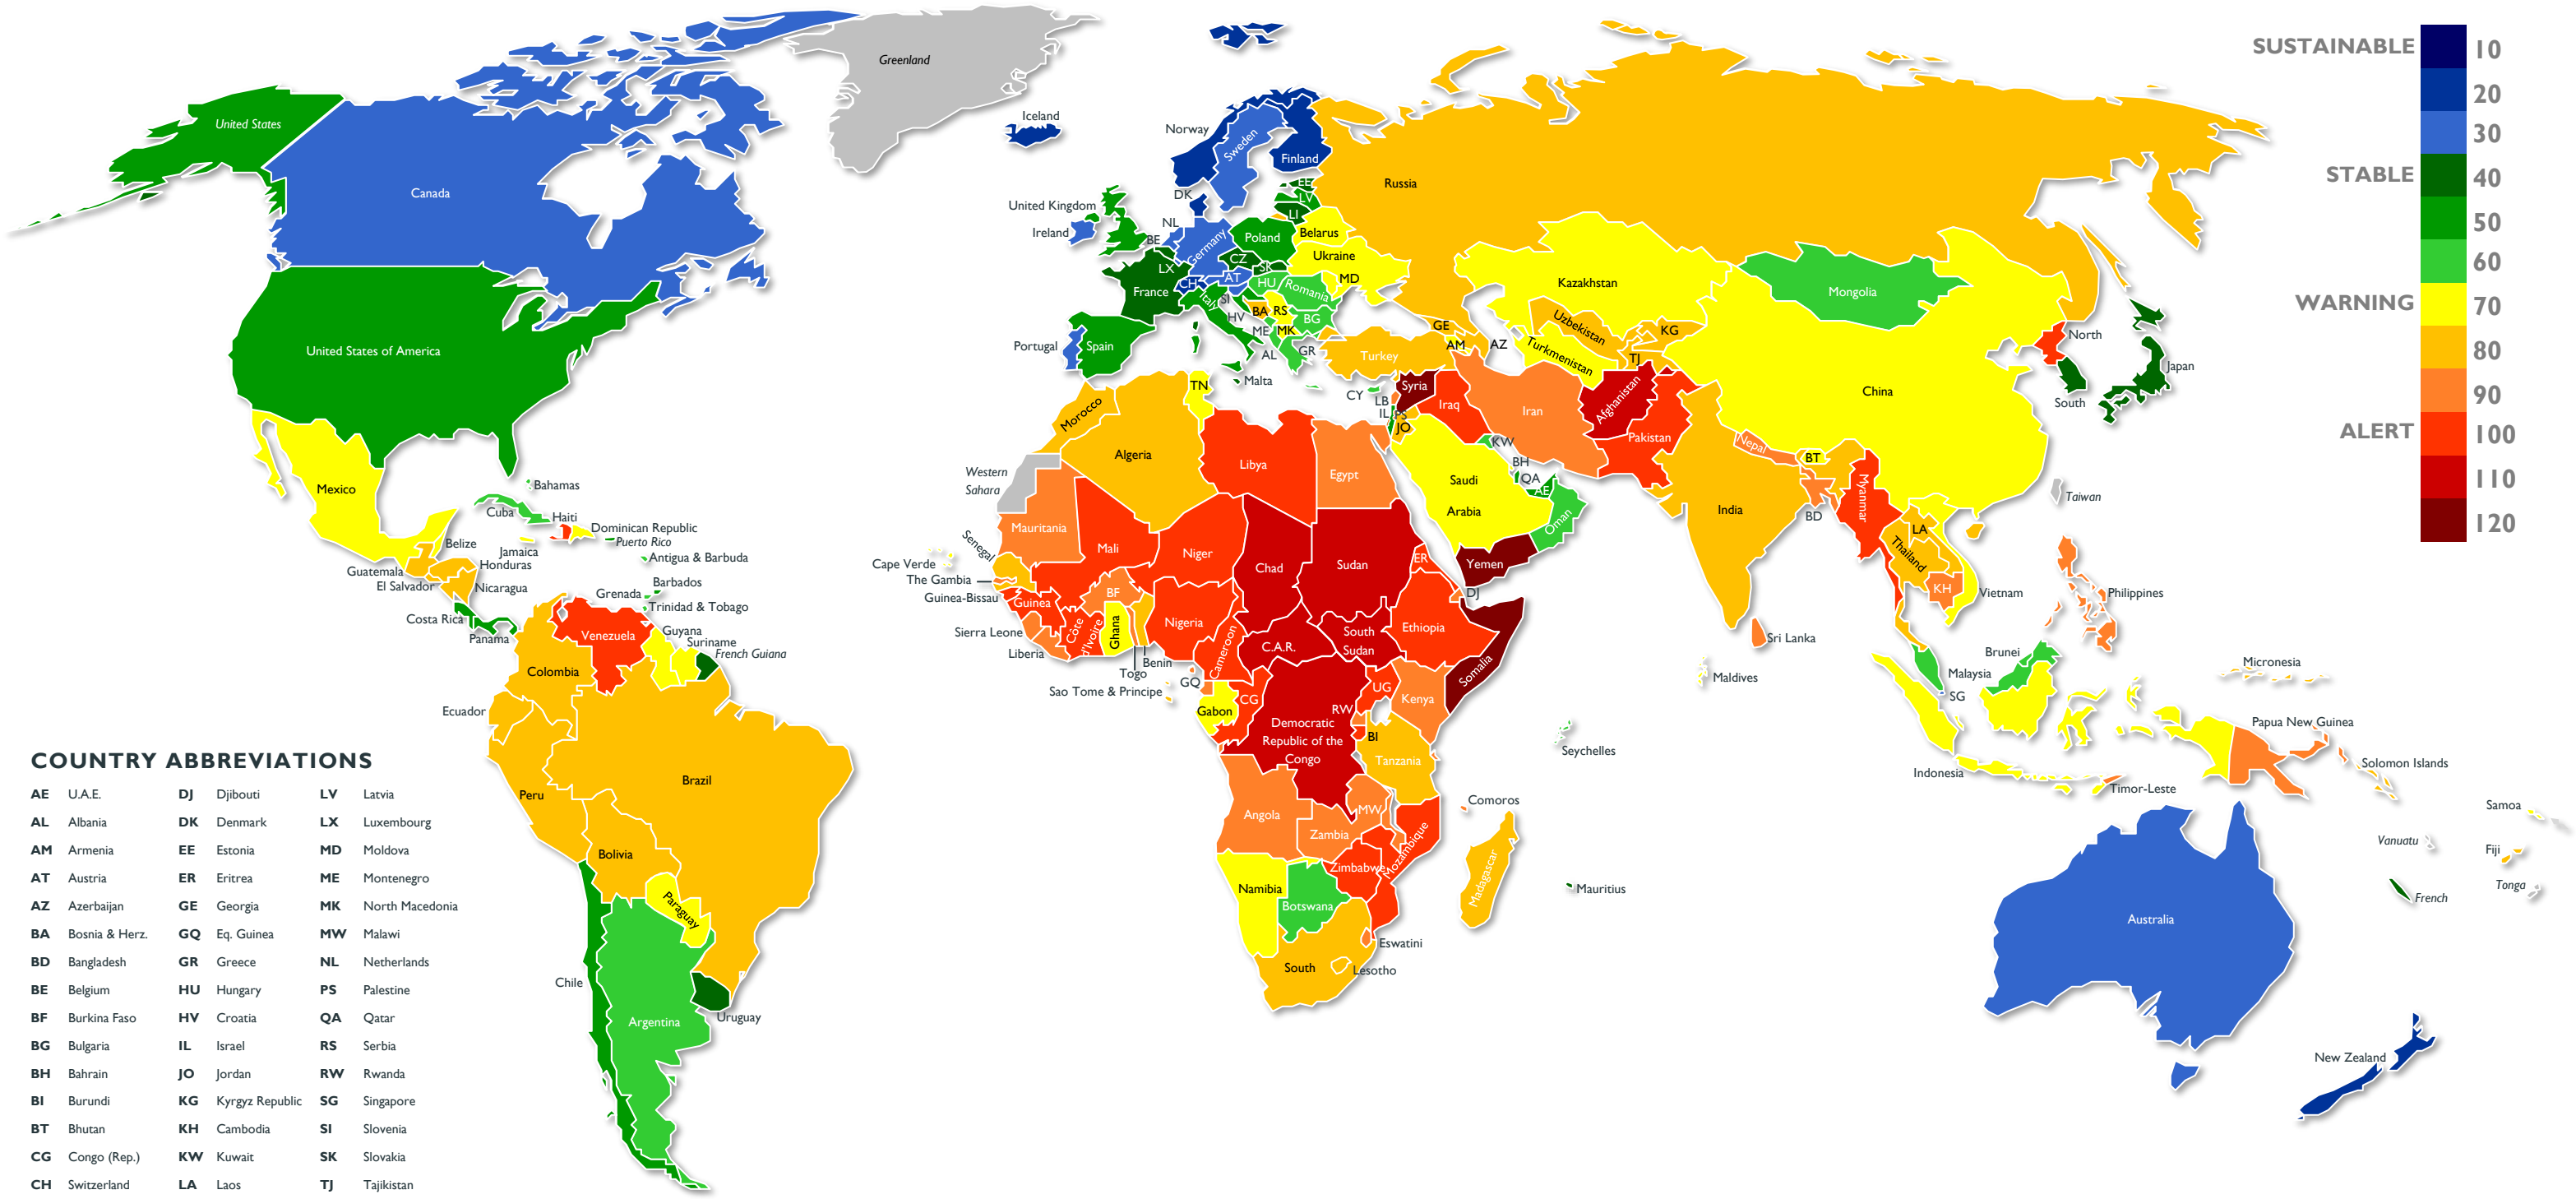

# FRAGILE STATES INDEX

powered by THE FUND FOR PEACE

# THE WORLD IN 2021

## COUNTRY ABBREVIATIONS

AE	U.A.E.	DJ	Djibouti	LV	Latvia
AL	Albania	DK	Denmark	LX	Luxembourg
AM	Armenia	EE	Estonia	MD	Moldova
AT	Austria	ER	Eritrea	ME	Montenegro
AZ	Azerbaijan	GE	Georgia	MK	North Macedonia
BA	Bosnia & Herz.	GQ	Eq. Guinea	MW	Malawi
BD	Bangladesh	GR	Greece	NL	Netherlands
BE	Belgium	HU	Hungary	PS	Palestine
BF	Burkina Faso	HV	Croatia	QA	Qatar
BG	Bulgaria	IL	Israel	RS	Serbia
BH	Bahrain	JO	Jordan	RW	Rwanda
BI	Burundi	KG	Kyrgyz Republic	SG	Singapore
BT	Bhutan	KH	Cambodia	SI	Slovenia
CG	Congo (Rep.)	KW	Kuwait	SK	Slovakia
CH	Switzerland	LA	Laos	TJ	Tajikistan
CY	Cyprus	LB	Lebanon	TN	Tunisia
CZ	Czechia	LI	Lithuania	UG	Uganda

## THE WORLD IN 2021