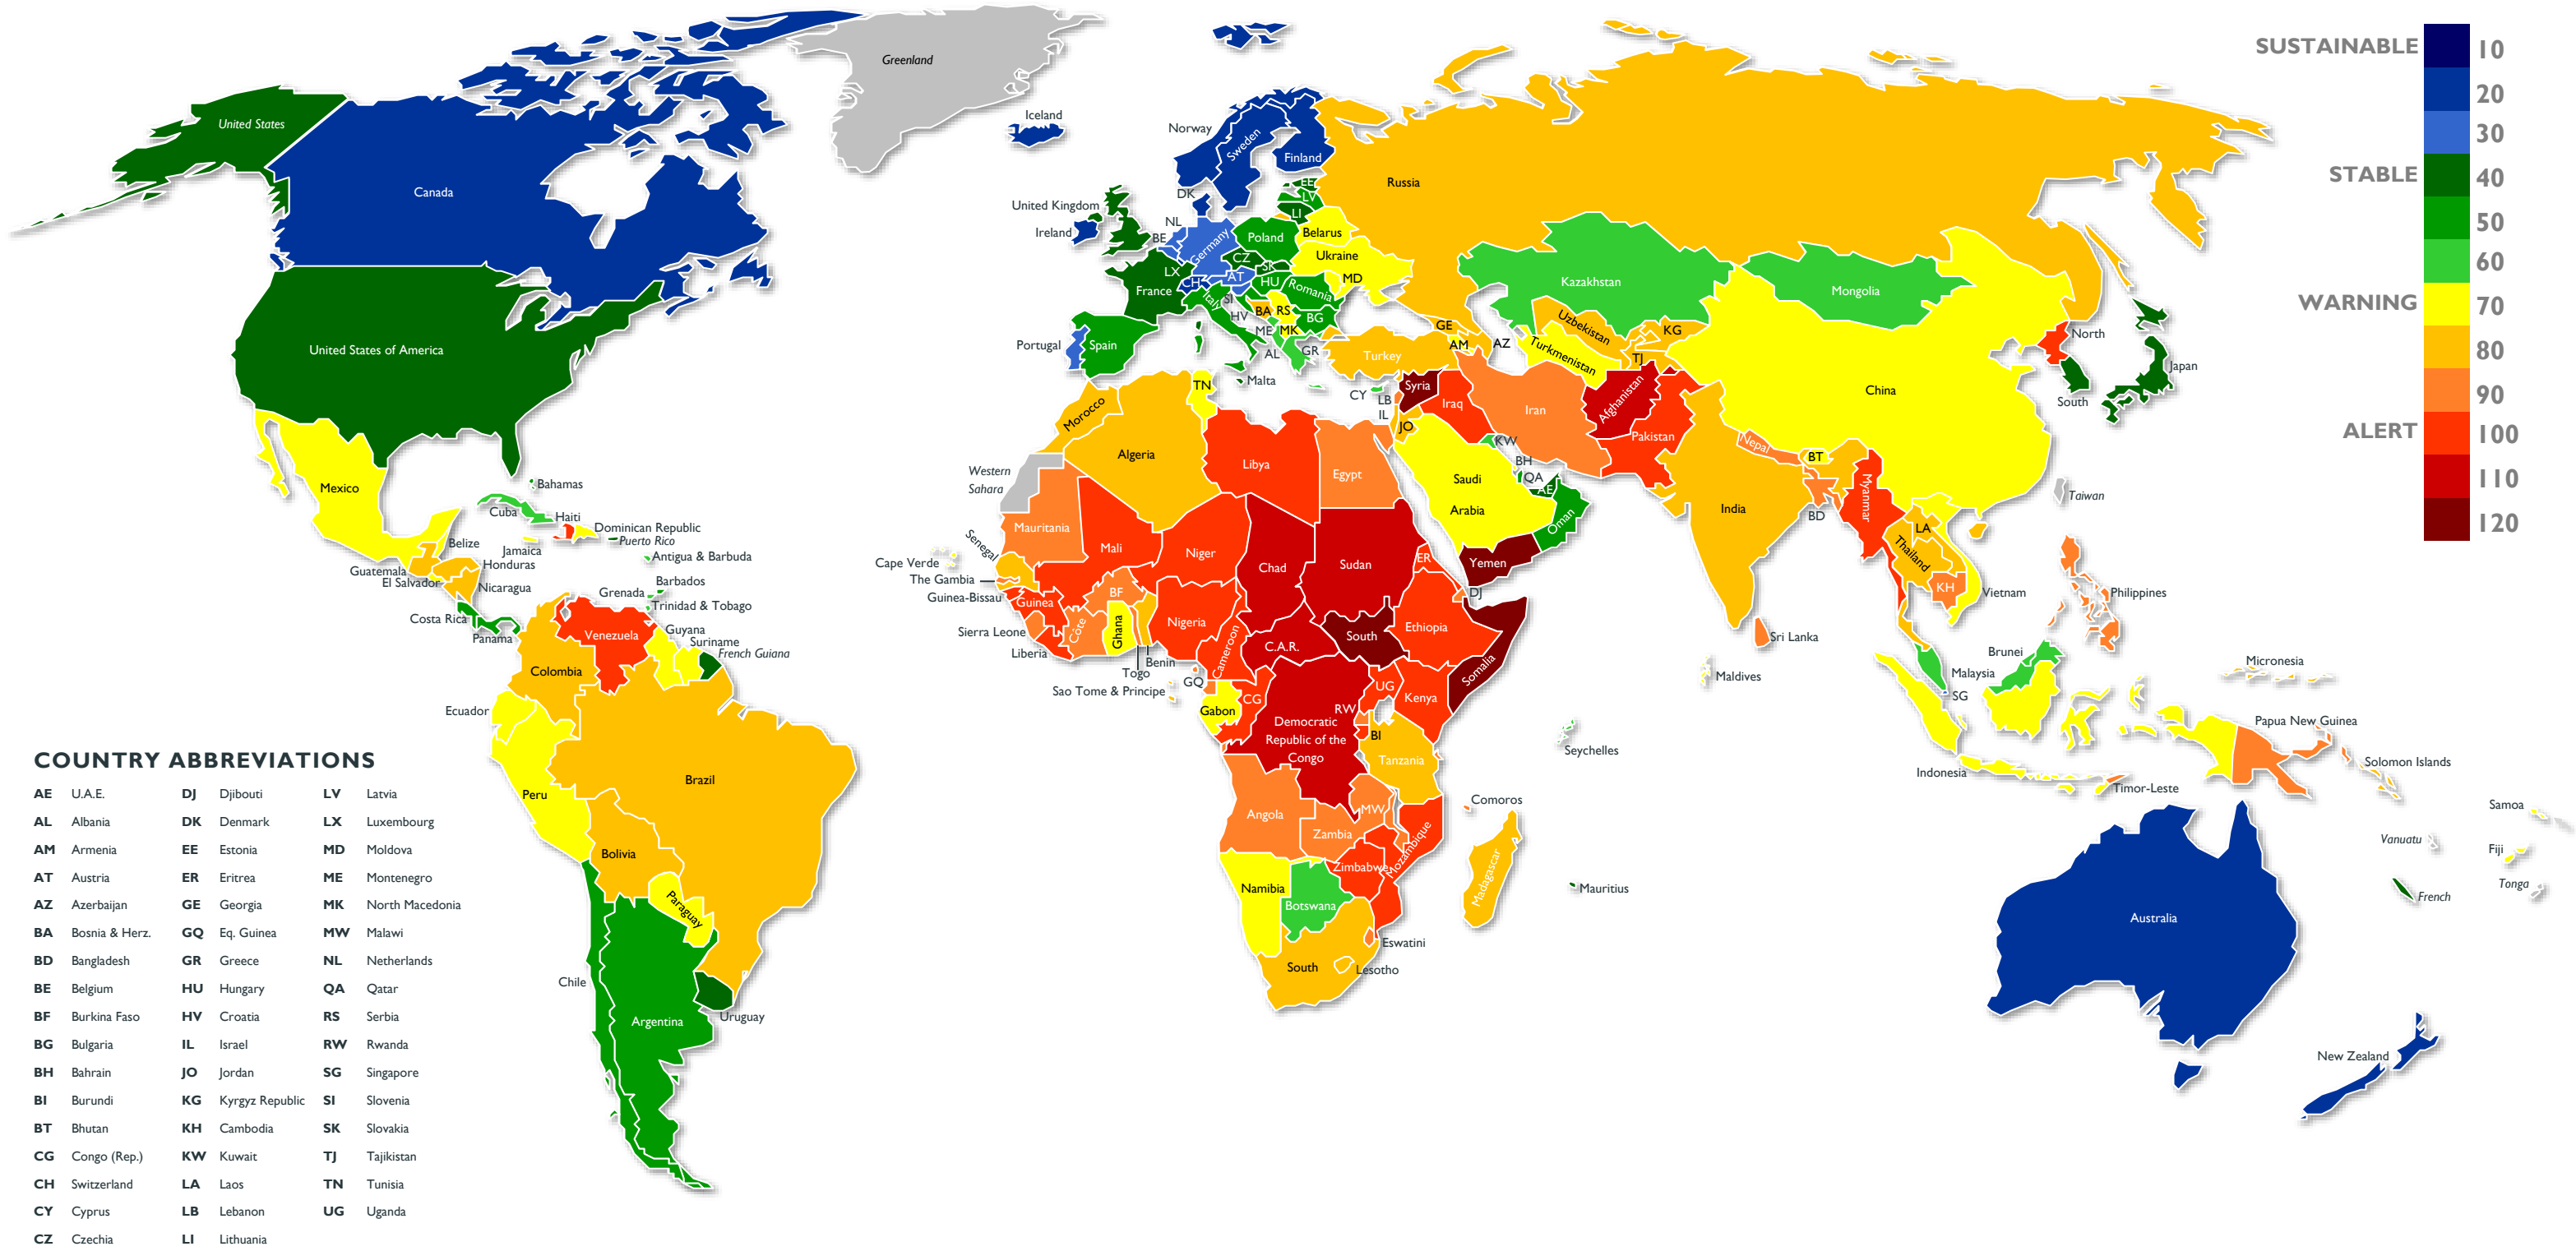

# FRAGILE STATES INDEX

powered by  
THE FUND FOR PEACE

## THE WORLD IN 2020

### COUNTRY ABBREVIATIONS

AE	U.A.E.	DJ	Djibouti	LV	Latvia
AL	Albania	DK	Denmark	LX	Luxembourg
AM	Armenia	EE	Estonia	MD	Moldova
AT	Austria	ER	Eritrea	ME	Montenegro
AZ	Azerbaijan	GE	Georgia	MK	North Macedonia
BA	Bosnia & Herz.	GQ	Eq. Guinea	MW	Malawi
BD	Bangladesh	GR	Greece	NL	Netherlands
BE	Belgium	HU	Hungary	QA	Qatar
BF	Burkina Faso	HV	Croatia	RS	Serbia
BG	Bulgaria	IL	Israel	RW	Rwanda
BH	Bahrain	JO	Jordan	SG	Singapore
BI	Burundi	KG	Kyrgyz Republic	SI	Slovenia
BT	Bhutan	KH	Cambodia	SK	Slovakia
CG	Congo (Rep.)	KW	Kuwait	TJ	Tajikistan
CH	Switzerland	LA	Laos	TN	Tunisia
CY	Cyprus	LB	Lebanon	UG	Uganda
CZ	Czechia	LI	Lithuania		